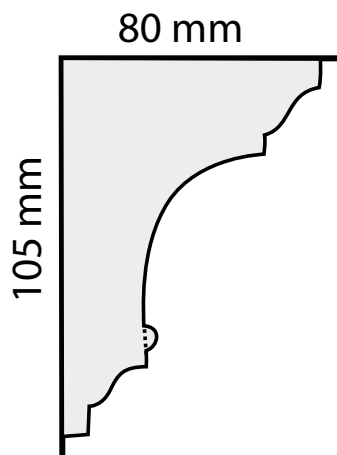

Plasterwrx

Specialists in the manufacture, installation & restoration
of all solid & decorative plasterwork

C07 - Plain Bead Cornice

Projection:	80mm
Depth:	105mm
Length:	3m approx.
Price:	£32.50

Mobile: 07973 416072