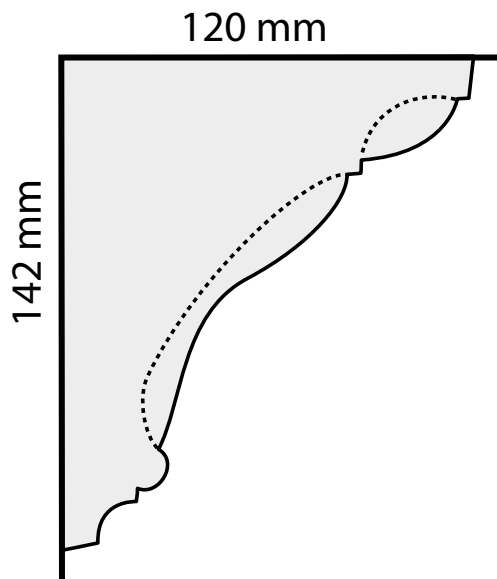

## C066 - Ornate Honeysuckle Cornice

|             |            |
|-------------|------------|
| Projection: | 120mm      |
| Depth:      | 142mm      |
| Length:     | 3m approx. |
| Price:      | £36        |