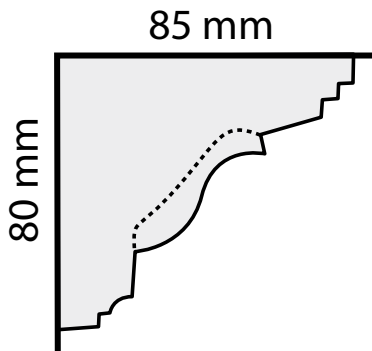

## C063 - Leaf Easi-Fit Cornice

Projection:	85mm
Depth:	80mm
Length:	3m approx.
Price:	£27

Mobile: 07973 416072

e: [info@plasterwrx.co.uk](mailto:info@plasterwrx.co.uk) • [www.plasterwrx.co.uk](http://www.plasterwrx.co.uk)