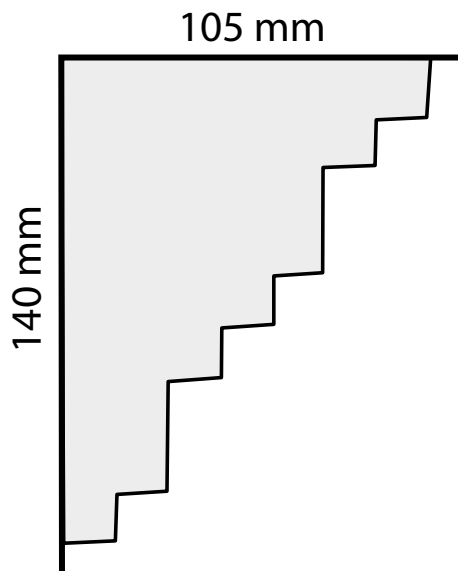

## C060 - Large Plain Step Cornice

Projection:	105mm
Depth:	140mm
Length:	3m approx.
Price:	£36

Mobile: 07973 416072

e: [info@plasterwrx.co.uk](mailto:info@plasterwrx.co.uk) • [www.plasterwrx.co.uk](http://www.plasterwrx.co.uk)