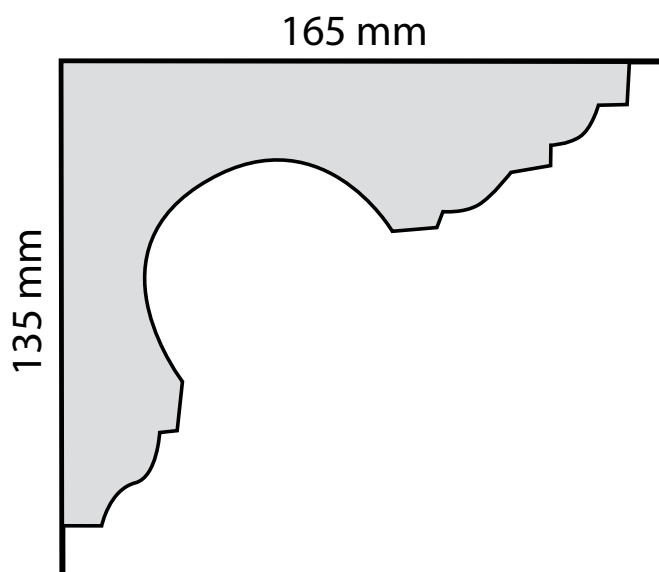

Plasterwrx

Specialists in the manufacture, installation & restoration
of all solid & decorative plasterwork

C05 - Large Victorian Cornice

Projection:	165mm
Depth:	130mm
Length:	3m approx.
Price:	£36

Mobile: 07973 416072