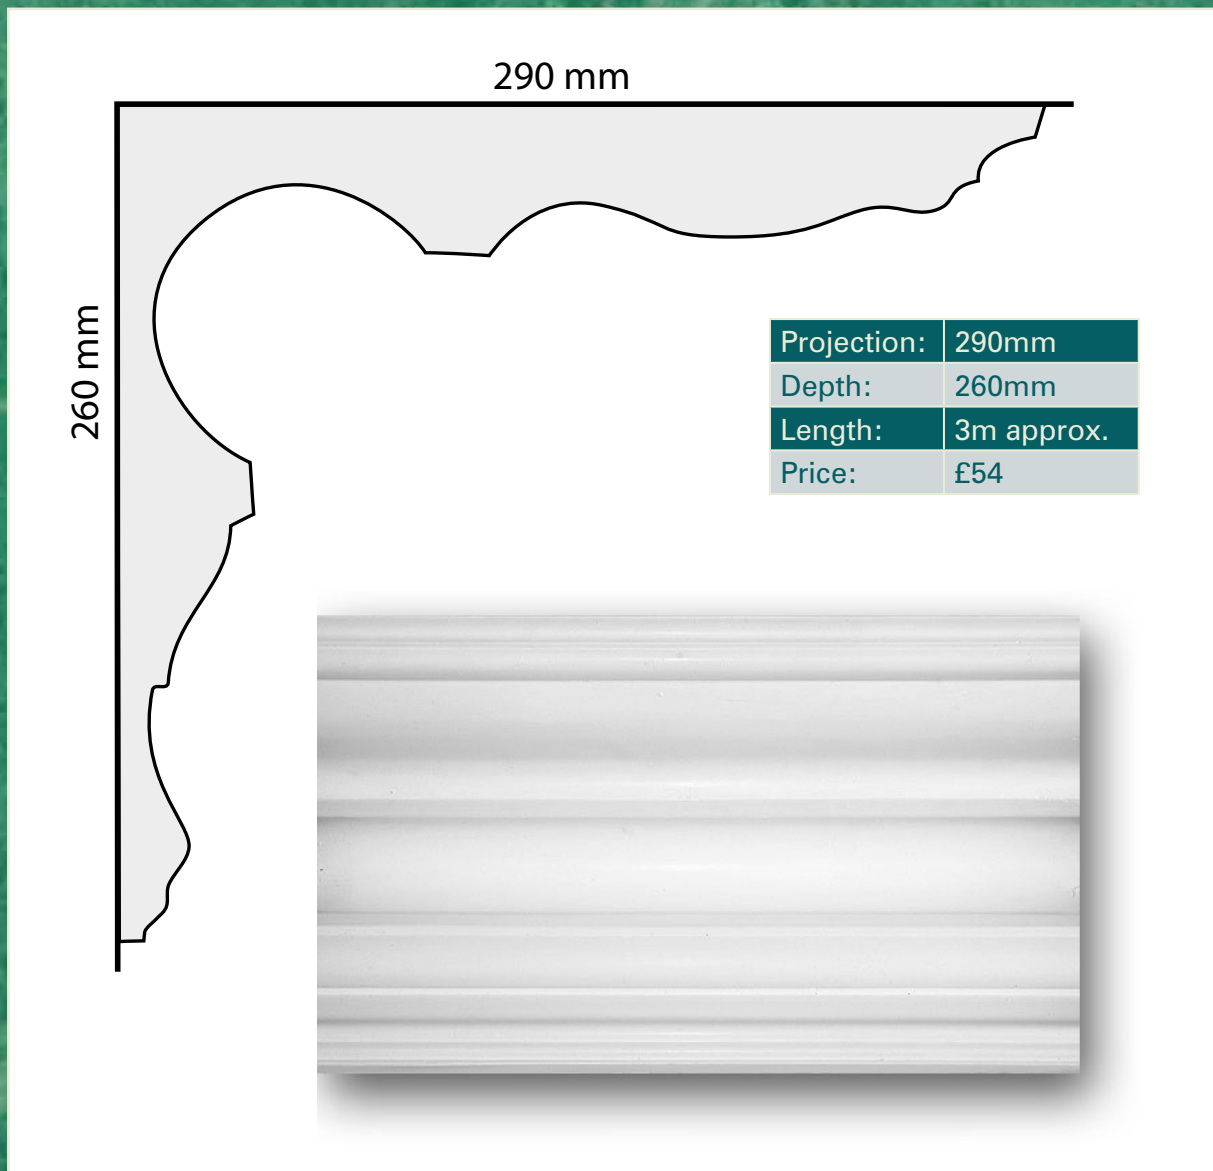

Plasterwrx

Specialists in the manufacture, installation & restoration
of all solid & decorative plasterwork

C057 - Large Grand Plain Victorian Cornice

Mobile: 07973 416072

e: info@plasterwrx.co.uk • www.plasterwrx.co.uk