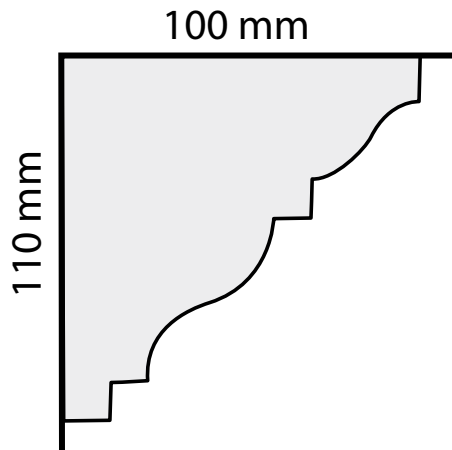

Plasterwrx

Specialists in the manufacture, installation & restoration
of all solid & decorative plasterwork

C054 - Small Duke Cornice

Projection:	100mm
Depth:	110mm
Length:	3m approx.
Price:	£32.50

Mobile: 07973 416072