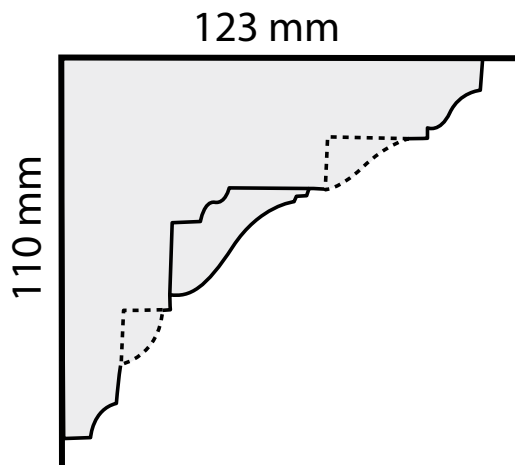

Plasterwrx

Specialists in the manufacture, installation & restoration
of all solid & decorative plasterwork

C049 - Ornate Lambs Tongue Cornice

Projection:	120mm
Depth:	110mm
Length:	3m approx.
Price:	£32.50