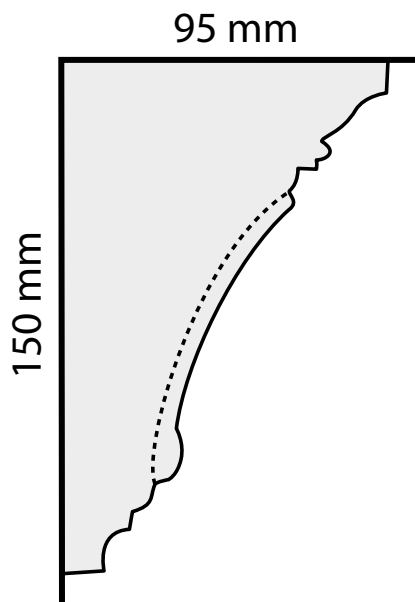

Plasterwrx

Specialists in the manufacture, installation & restoration
of all solid & decorative plasterwork

C048 - Pearl Drop Cornice

Projection:	95mm
Depth:	150mm
Length:	3m approx.
Price:	£32.50

Mobile: 07973 416072