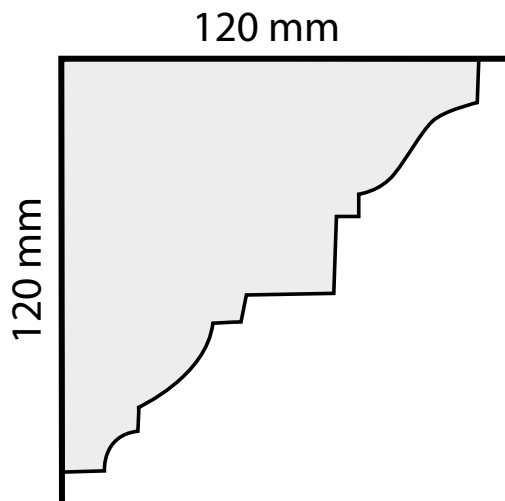

Plasterwrx

Specialists in the manufacture, installation & restoration
of all solid & decorative plasterwork

C046 - Large Plain Run Cornice

| | |
|-------------|------------|
| Projection: | 115mm |
| Depth: | 120mm |
| Length: | 3m approx. |
| Price: | £36 |