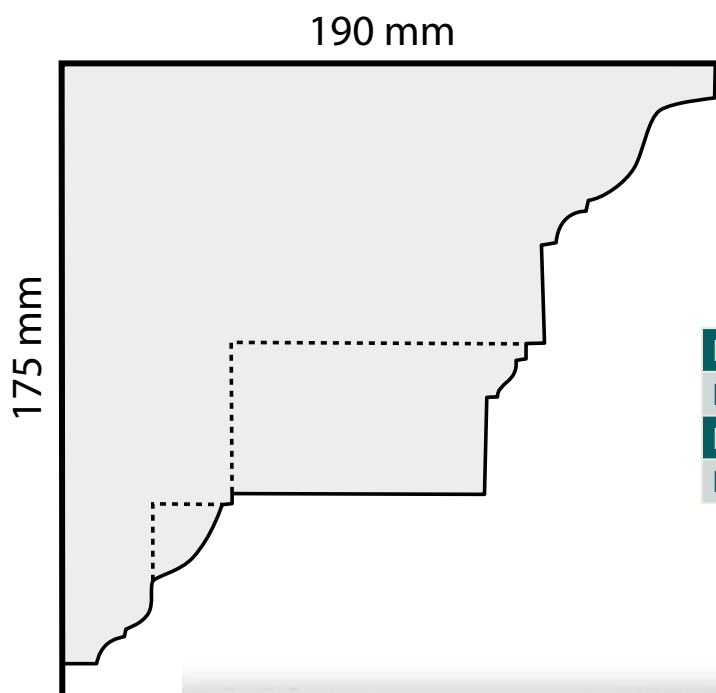

## C045 - Simple Modillion Cornice

Projection:	190mm
Depth:	175mm
Length:	3m approx.
Price:	£48.50

Mobile: 07973 416072

e: [info@plasterwrx.co.uk](mailto:info@plasterwrx.co.uk) • [www.plasterwrx.co.uk](http://www.plasterwrx.co.uk)