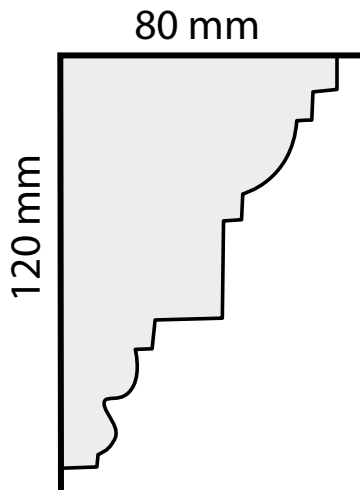

Plasterwrx

Specialists in the manufacture, installation & restoration
of all solid & decorative plasterwork

C043 - Cambridge Cornice

Projection:	80mm
Depth:	120mm
Length:	3m approx.
Price:	£32.50

Mobile: 07973 416072