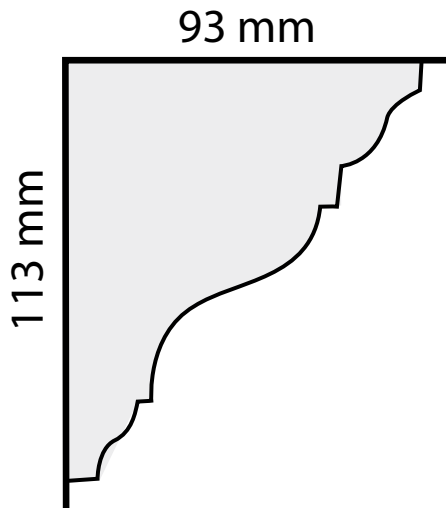

Plasterwrx

Specialists in the manufacture, installation & restoration
of all solid & decorative plasterwork

C042 - Small Georgian Run Cornice

Projection:	93mm
Depth:	113 mm
Length:	3m approx.
Price:	£32.50