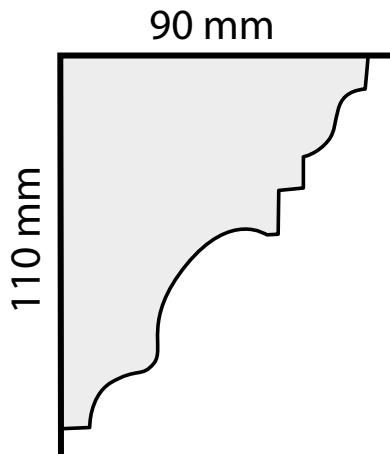

## C040 - Swan Neck Cornice

Projection:	90mm
Depth:	100mm
Length:	3m approx.
Price:	£32.50

Mobile: 07973 416072

e: [info@plasterwrx.co.uk](mailto:info@plasterwrx.co.uk) • [www.plasterwrx.co.uk](http://www.plasterwrx.co.uk)