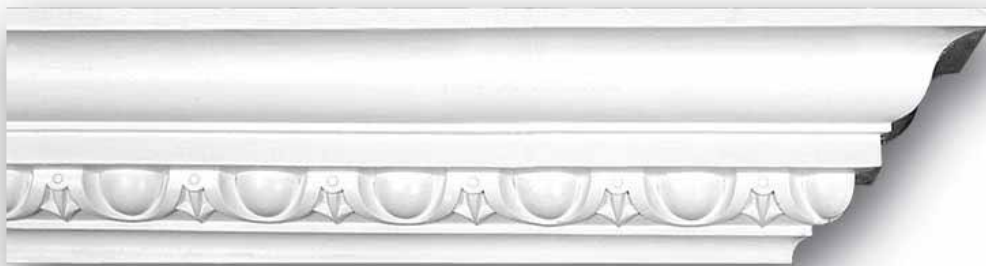

Plasterwrx

Specialists in the manufacture, installation & restoration
of all solid & decorative plasterwork

C03 - Large Egg & Dart Cornice

Projection:	110mm
Depth:	130mm
Length:	3m approx.
Price:	£36

Mobile: 07973 416072