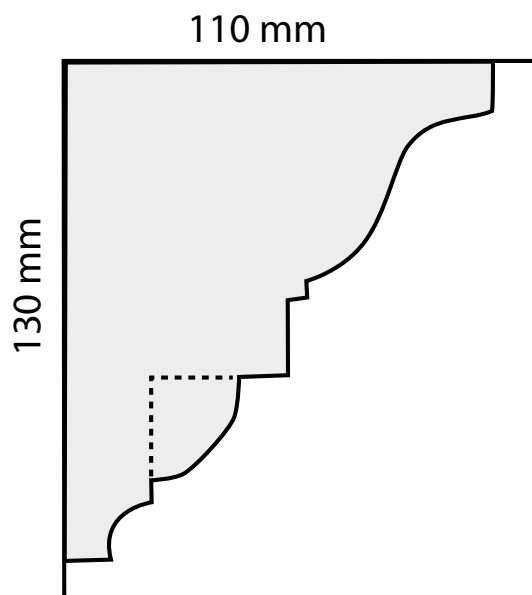

Plasterwrx

Specialists in the manufacture, installation & restoration
of all solid & decorative plasterwork

C03 - Large Egg & Dart Cornice

Projection:	110mm
Depth:	130mm
Length:	3m approx.
Price:	£36

Mobile: 07973 416072