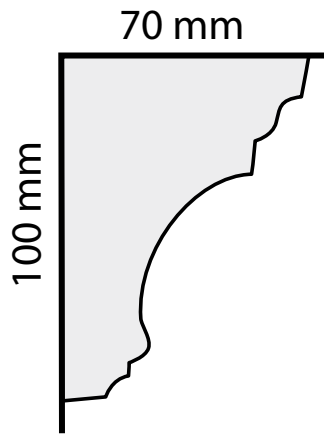

Plasterwrx

Specialists in the manufacture, installation & restoration
of all solid & decorative plasterwork

C029 - Small Plain Run Cornice

Projection:	70mm
Depth:	100mm
Length:	3m approx.
Price:	£32.50

Mobile: 07973 416072