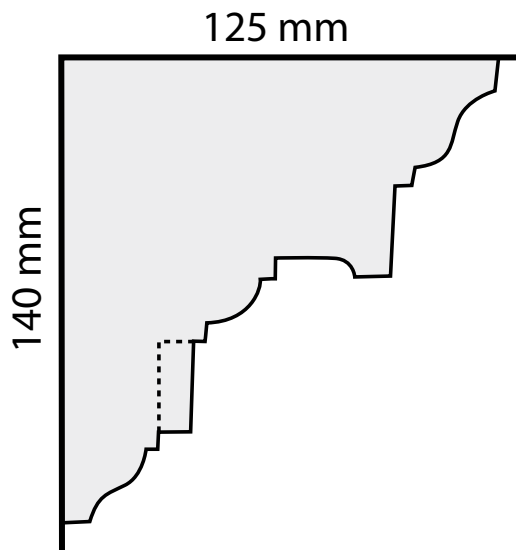

## C025 - Large Dentil Drip Cornice

Projection:	125mm
Depth:	140mm
Length:	3m approx.
Price:	£41

Mobile: 07973 416072

e: [info@plasterwrx.co.uk](mailto:info@plasterwrx.co.uk) • [www.plasterwrx.co.uk](http://www.plasterwrx.co.uk)