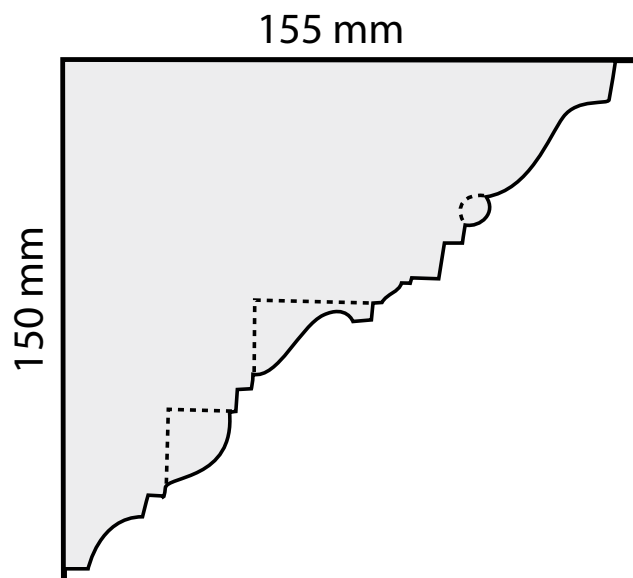

Plasterwrx

Specialists in the manufacture, installation & restoration
of all solid & decorative plasterwork

C024 - Grand Modillion Cornice

Projection:	150mm
Depth:	155mm
Length:	3m approx.
Price:	£43.50

Mobile: 07973 416072