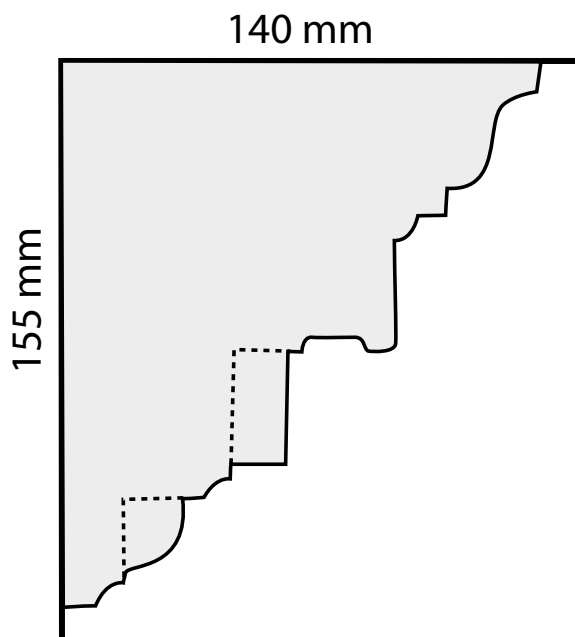

## C021 - Egg & Dart Dentil Cornice

Projection:	140mm
Depth:	155mm
Length:	3m approx.
Price:	£43.50

Mobile: 07973 416072

e: [info@plasterwrx.co.uk](mailto:info@plasterwrx.co.uk) • [www.plasterwrx.co.uk](http://www.plasterwrx.co.uk)