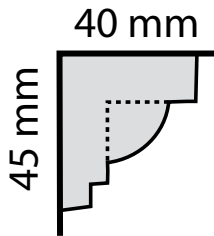

## C020 - Mini Egg & Dart Cornice

Projection:	40mm
Depth:	45mm
Length:	3m approx.
Price:	£24

Mobile: 07973 416072

e: [info@plasterwrx.co.uk](mailto:info@plasterwrx.co.uk) • [www.plasterwrx.co.uk](http://www.plasterwrx.co.uk)