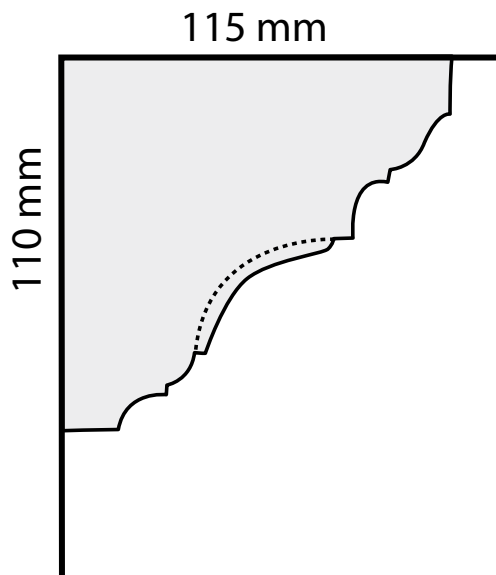

Plasterwrx

Specialists in the manufacture, installation & restoration
of all solid & decorative plasterwork

C014 - Honeysuckle Cornice

Projection:	100mm
Depth:	105mm
Length:	3m approx.
Price:	£32.50

Mobile: 07973 416072