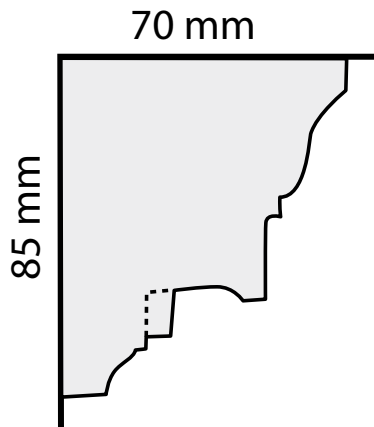

Plasterwrx

Specialists in the manufacture, installation & restoration
of all solid & decorative plasterwork

C013 - Small Dentil Cornice

Projection:	82mm
Depth:	100mm
Length:	3m approx.
Price:	£32.50

Mobile: 07973 416072